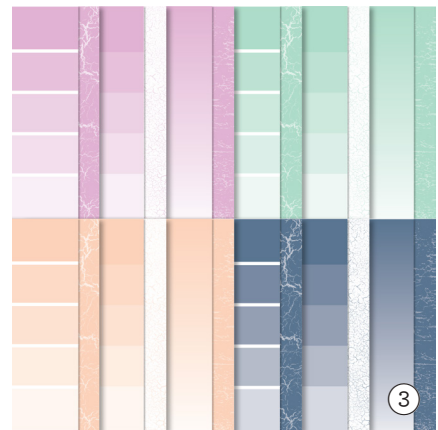

# Special Release

Craft with three beautiful papers in fresh colours. Only available while supplies last!

1. REFRESHED BEAUTY 12" X 12" (30.5 X 30.5 CM) DESIGNER SERIES PAPER  
166259 | \$21.75 AUD | \$26.25 NZD  
12 sheets: 2 each of 6 double-sided designs.

*Daffodil Delight, Flirty Flamingo, Granny Apple Green, Lemon Lime Twist, Peach Pie.*

2. SERENE LOVE 12" X 12" (30.5 X 30.5 CM) DESIGNER SERIES PAPER  
166261 | \$21.75 AUD | \$26.25 NZD  
12 sheets: 2 each of 6 double-sided designs.

*Lost Lagoon, Night of Navy, Old Olive.*

3. SHADES & HUES 6" X 6" (15.2 X 15.2 CM) DESIGNER SERIES PAPER  
166260 | \$21.75 AUD | \$26.25 NZD  
48 sheets: 4 each of 12 double-sided designs.

*Fresh Freesia, Misty Moonlight, Petal Pink, Pool Party.*